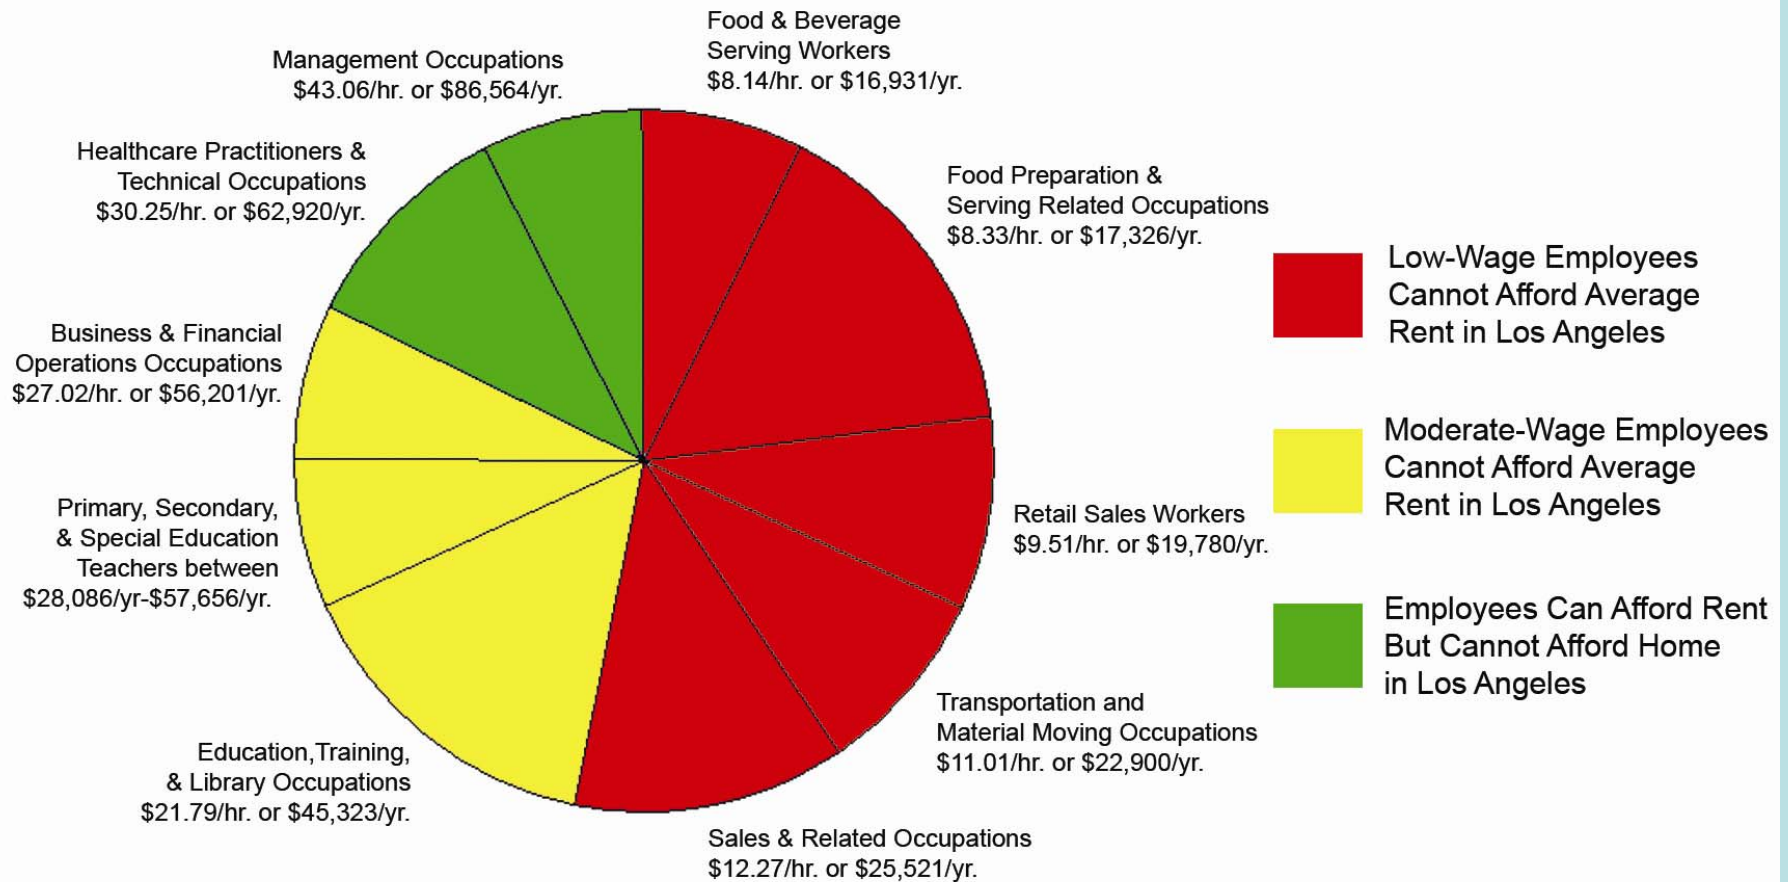

L.A. Occupations with Most Projected New Jobs 2004 to 2014

Median Hourly Wage & Ability to Afford Housing

Source: Employment Development Department *These wages were estimated using first quarter data for 2006.